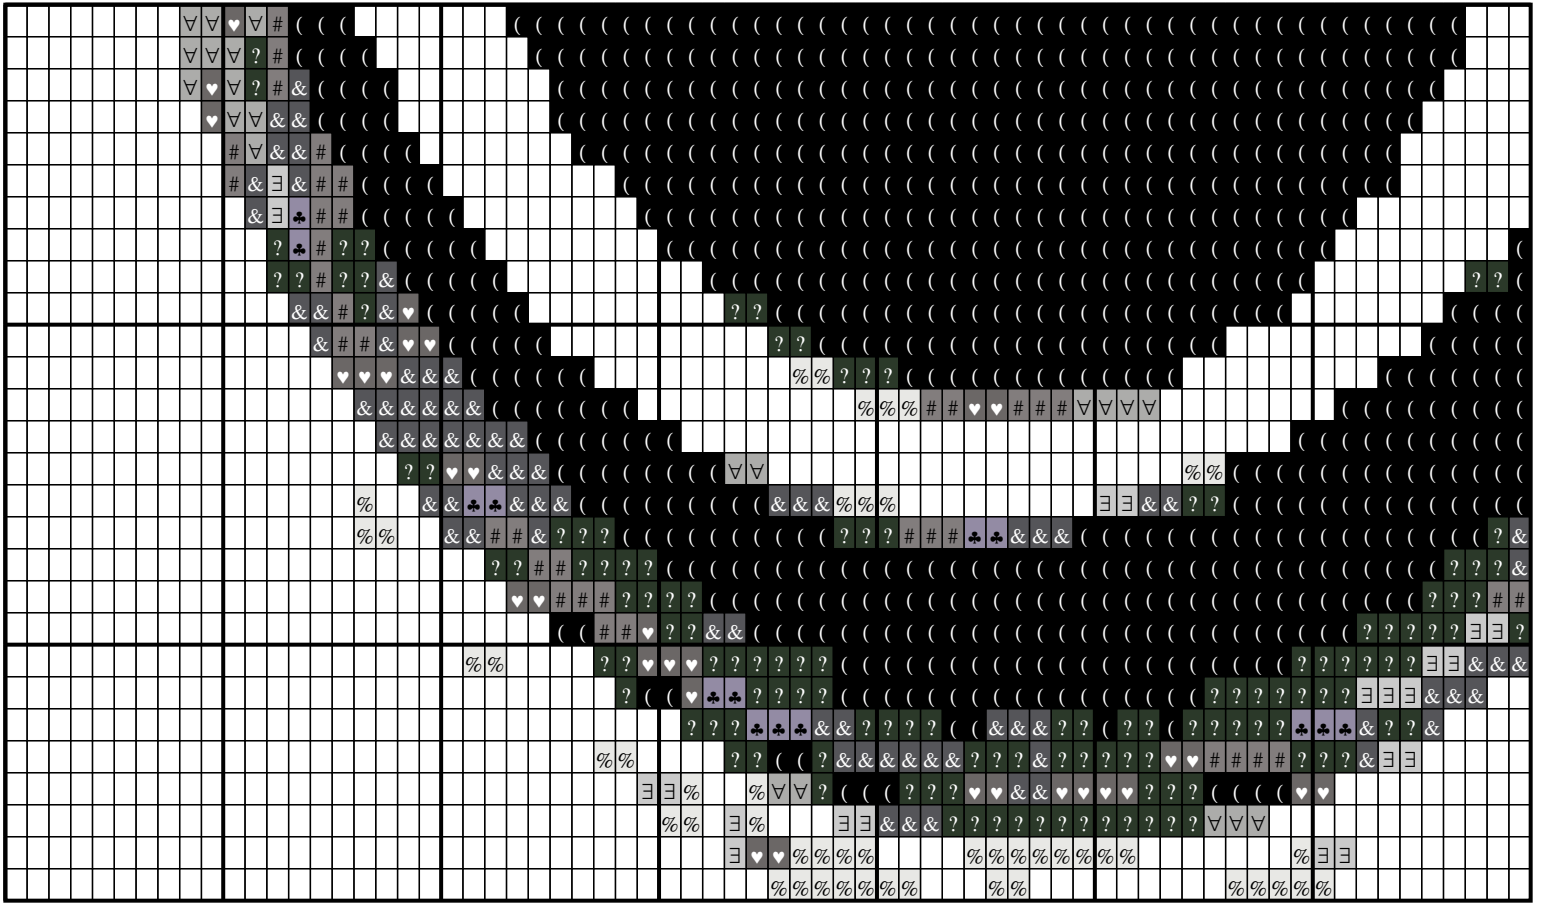

Stitch Count: 94x88 10 colors

14 count: 6.7x6.3 in 25 count: 3.8x3.5 in

16 count: 5.9x5.5 in 28 count: 3.4x3.1 in

18 count: 5.2x4.9 in 32 count: 2.9x2.8 in

22 count: 4.3x4 in

Symbol	Stitches per Color	DMC	Color
♣	80	793	Medium Cornflower Blue
∇	84	3022	Medium Brown Gray
#	138	169	Light Pewter
∃	143	648	Light Beaver Gray
♥	226	844	Ultra Dark Beaver Gray
%	241	762	Very Light Pearl Gray
&	250	535	Very Light Ash Gray
?	461	500	Very Dark Blue Green
(2950	310	Black
+	Transparent	white	White

10

20

30

40

50

60

70

10

20

30

40

50

10

20

30

40

50

60

70

70

80

10

20

30